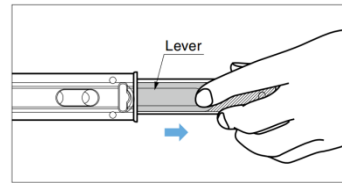

Notes

- Some parts of the slides are made of plastic

Recommended Screws

- For metal: M4 screw (except for countersunk head)
- For wood: nominal 4 tapping screw (except for countersunk head)

Easy to Detach

The drawer can be detached by pulling the lever in the direction of the arrow.

No.	Part Name	Material	Finish/Colour
①	Outer Member	Stainless Steel (SUS304)	Plain
②	Intermediate Member		
③	Inner Member		
④	Retainer		
⑤	Balls		
⑥	Rubbing Prevention Bumper	PP	Natural
⑦	Retainer	PE	Grey
⑧	Guide Block	PA	Black
⑨	Lever 1	POM	
⑩	Lever 2	PE	
⑪	Rivet	Stainless Steel (SUS302)	-