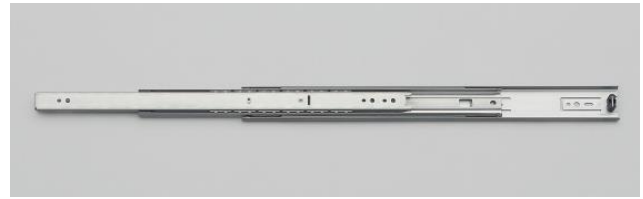

GESR4658 Full Extension Slide

Max load 50kg · Holds closed · Detachable

Features

- Full extension (3 members)
- Drawer can be easily detached by lifting the lever
- Drawer can be held in fully closed position

Notes

- Some parts of the slides are made of plastic

Recommended Screws

- For metal: M4 screw (except for countersunk head)
- For wood: nominal 4 tapping screw (except for countersunk head)

Easy to Detach

The drawer can be detached by pulling the lever in the direction of the arrow.

No.	Part Name	Material	Finish/Colour
①	Outer Member	Stainless Steel (SUS304)	Plain
②	Intermediate Member		
③	Inner Member		
④	Retainer		
⑤	Balls		
⑥	Rubbing Prevention Bumper	PP	Natural
⑦	Retainer	PE	Grey
⑧	Guide Block	PA	Black
⑨	Lever 1	POM	
⑩	Lever 2	PE	
⑪	Rivet	Stainless Steel (SUS302)	-