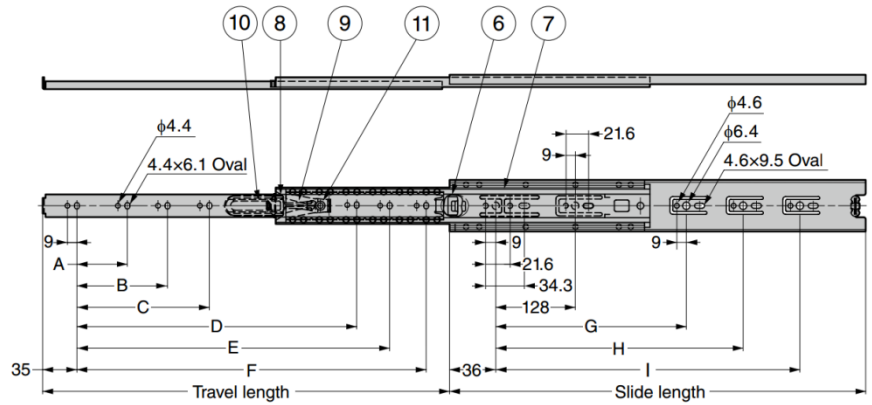

GESR4658 Full Extension Slide

Max load 50kg · Holds closed · Detachable

Features

- Full extension (3 members)
- Drawer can be easily detached by lifting the lever
- Drawer can be held in fully closed position

Notes

- Some parts of the slides are made of plastic

Recommended Screws

- For metal: M4 screw (except for countersunk head)
- For wood: nominal 4 tapping screw (except for countersunk head)

Easy to Detach

The drawer can be detached by pulling the lever in the direction of the arrow.

No.	Part Name	Material	Finish/Colour
①	Outer Member	Stainless Steel (SUS304)	Plain
②	Intermediate Member		
③	Inner Member		
④	Retainer		
⑤	Balls		
⑥	Rubbing Prevention Bumper	PP	Natural
⑦	Retainer	PE	Grey
⑧	Guide Block	PA	Black
⑨	Lever 1	POM	
⑩	Lever 2	PE	
⑪	Rivet	Stainless Steel (SUS302)	-

Sold in pairs

Part No.	Slide Length	Travel Length	A	B	C	D	E	F	G	H	I	Load Capacity (per pair)	
GESR4658-14	350	356	128	-	-	-	-	292	224	-	-	490 N	50 kg
GESR4658-16	400	406			320			342		470 N		48 kg	
GESR4658-18	450	457			352			392		441 N		45 kg	
GESR4658-20	500	508			442			416		421 N		43 kg	
GESR4658-22	550	559			492			448		402 N		41 kg	
GESR4658-24	600	610			542			480		382 N		39 kg	
GESR4658-26	650	660			592			544		353 N		36 kg	
GESR4658-28	700	711			642			544		314 N		32 kg	