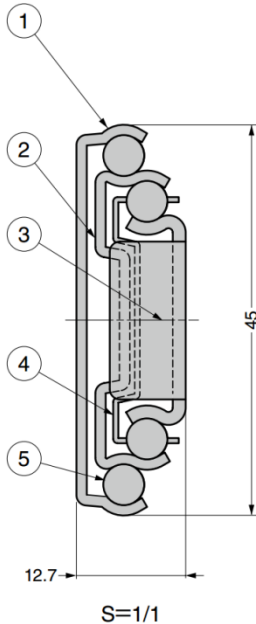

GESR4658 Full Extension Slide

Max load 50kg · Holds closed · Detachable

Features

- Full extension (3 members)
- Drawer can be easily detached by lifting the lever
- Drawer can be held in fully closed position

Notes

- Some parts of the slides are made of plastic

Recommended Screws

- For metal: M4 screw (except for countersunk head)
- For wood: nominal 4 tapping screw (except for countersunk head)

Easy to Detach

The drawer can be detached by pulling the lever in the direction of the arrow.

No.	Part Name	Material	Finish/Colour
①	Outer Member	Stainless Steel (SUS304)	Plain
②	Intermediate Member		
③	Inner Member		
④	Retainer		
⑤	Balls		
⑥	Rubbing Prevention Bumper	PP	Natural
⑦	Retainer	PE	Grey
⑧	Guide Block	PA	Black
⑨	Lever 1	POM	
⑩	Lever 2	PE	
⑪	Rivet	Stainless Steel (SUS302)	-

Sold in pairs

Part No.	Slide Length	Travel Length	A	B	C	D	E	F	G	H	I	Load Capacity (per pair)	
GESR4658-14	350	356	128	-	-	-	-	292	224	-	-	490 N	50 kg
GESR4658-16	400	406			320			342		470 N		48 kg	
GESR4658-18	450	457			352			392		441 N		45 kg	
GESR4658-20	500	508			442			416		421 N		43 kg	
GESR4658-22	550	559			492			448		402 N		41 kg	
GESR4658-24	600	610			542			480		382 N		39 kg	
GESR4658-26	650	660			592			544		353 N		36 kg	
GESR4658-28	700	711			642			544		314 N		32 kg	